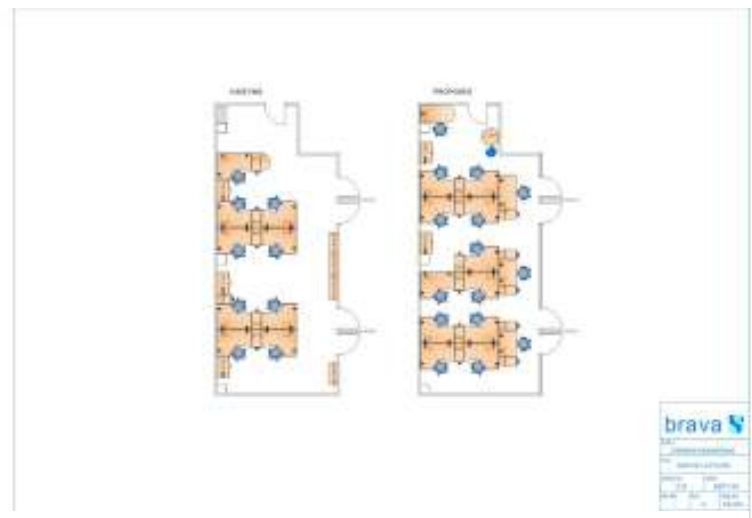

brava *'lifestyle'* collection

brava **contract**

brava **linear**

brava **storage**

brava **environment**

Office furniture
desk, workstation &
storage solutions

Price list

brava
lifestyle offices