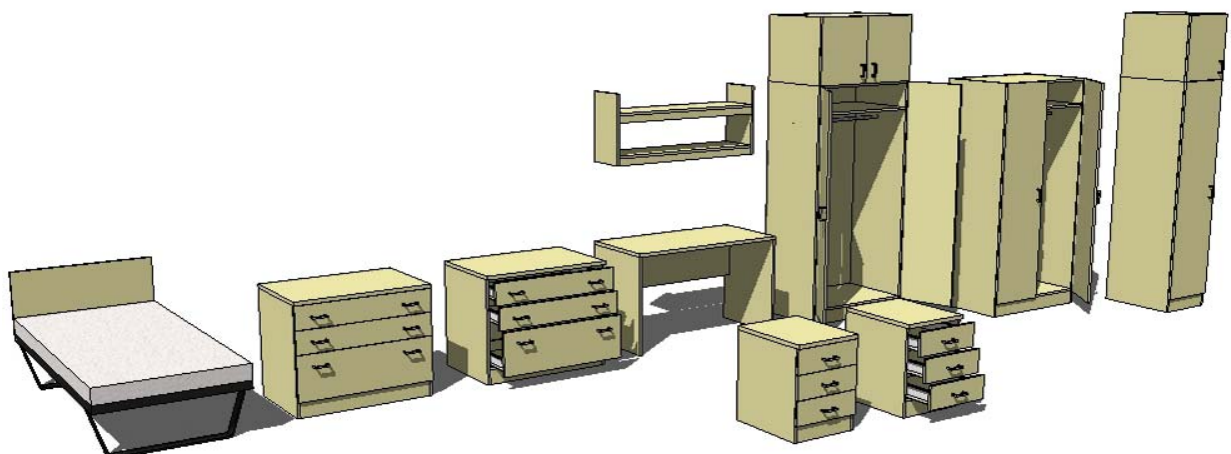

1200 wide	D3	720x1200x600mm
-----------	----	----------------

Notice Boards

Sundeala	P2	800x1200x9mm
----------	----	--------------

Beds and Headboards

Metal skid bed	B7	500x2000x900mm
Single mattress	M1	200x2000x900mm
Waterproof mattress	M2	200x2000x900mm
(All mattresses 13.5 gauge, source 5)		
Head-board	H1	300x900x18mm
Side-board	H2	300x2000x18mm

Locks

Lock for single and double door cupboards and top drawer of bedside & drawer chests

Contract Seating Range

SPECIFICATION

Chairs

Desk chair	BLS1	Metal frame
Desk chair with arms	BLS2	Metal Frame
Desk chair	BLS3	Black frame
Desk chair with arms	BLS4	Chrome Frame
Polypropelene chair	BLS5	Metal frame
Tub chair	BLS6	Metal frame
2 seater sofa	BLS8	Metal frame