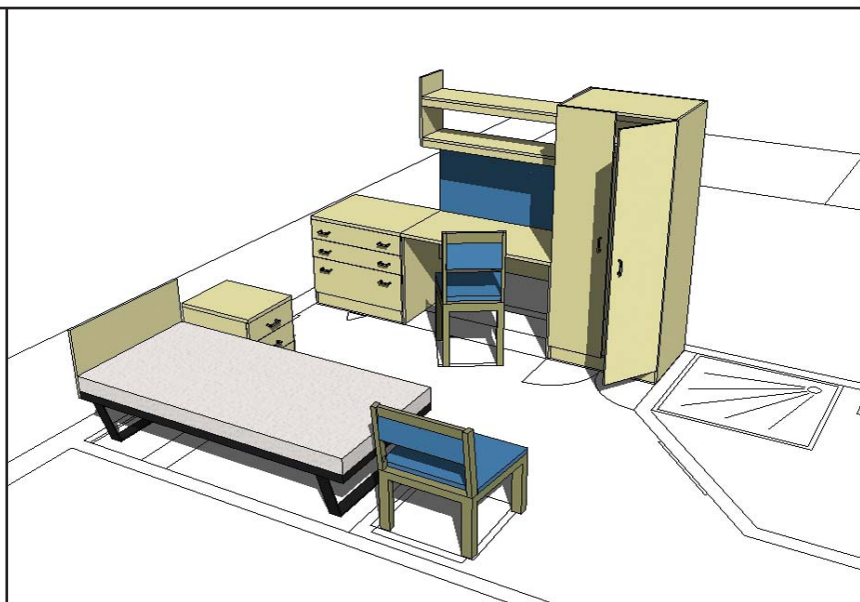

Flat packed and fully assembled contract residential furniture for Hotels, Nursing Homes and Universities.

Special 'bespoke' furniture to meet your specific needs.

AutoCad and space planning service.

THE COMPREHENSIVE QUALITY BRAVA SERVICE INCLUDES:

**Survey / Design / Planning / Manufacture
Delivery / Installation / Project Management
Facilities Management**

brava
lifestyle interiors

Brava Lifestyle Interiors

Rotterdam House, Quayside
Newcastle upon Tyne
NE1 3DY

Telephone: 0845 500 4343
Email: info@bravals.com

www.bravalifestyle.com