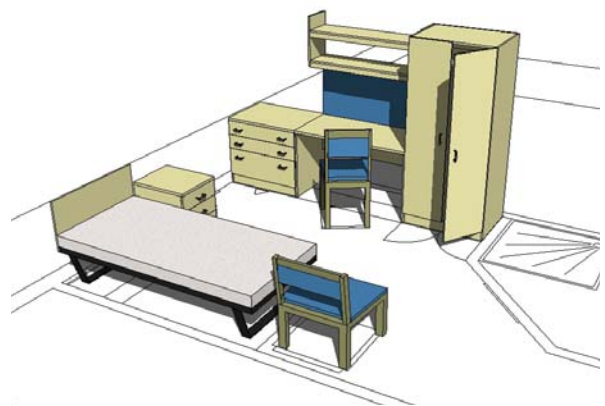

1200 wide	D3	720x1200x600mm
-----------	----	----------------

Notice Boards

Sundeala	P2	800x1200x9mm
----------	----	--------------

Beds and Headboards

Metal skid bed	B7	500x2000x900mm
Single mattress	M1	200x2000x900mm
Waterproof mattress	M2	200x2000x900mm
(All mattresses 13.5 gauge, source 5)		
Head-board	H1	300x900x18mm
Side-board	H2	300x2000x18mm